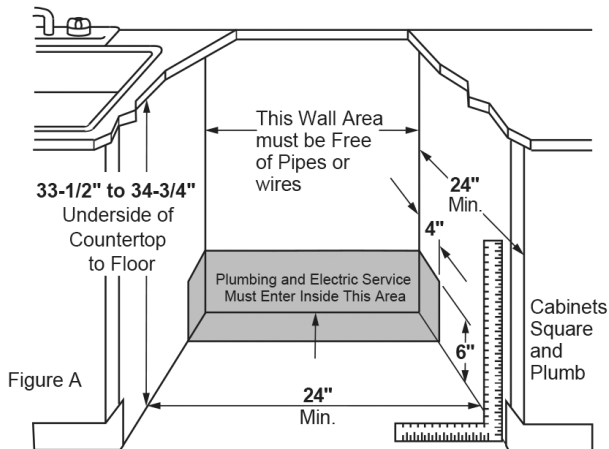

Power Requirements

Electrical Rating	120V, 60Hz, 8.9A

Product Technical Illustration

General Appliance Information

Please read all installation details and instructions before use.

Contact Us

For questions regarding this product please refer to our website at haierappliances.com or call our customer service center at 877-337-3639.